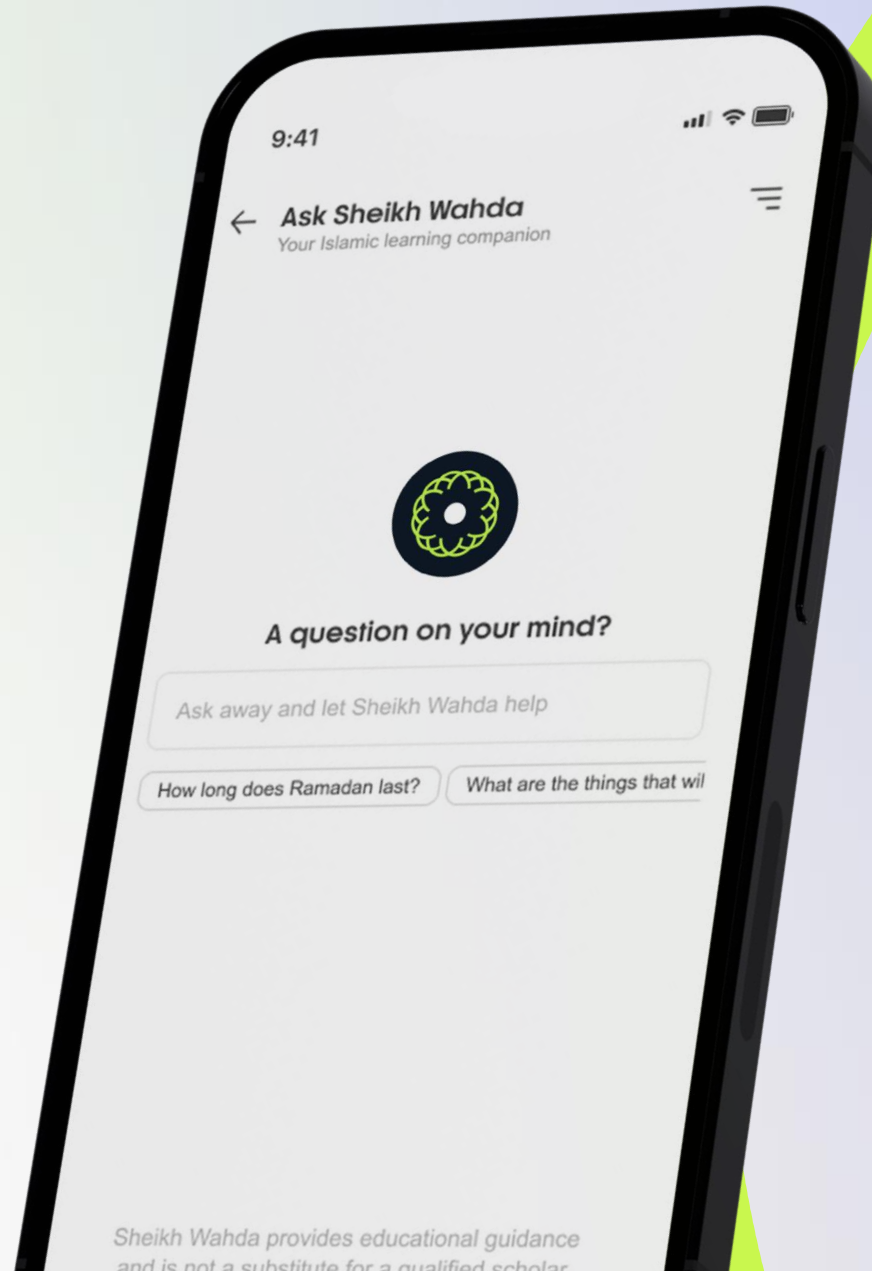

Sheikh Wahda

An **AI-powered Islamic assistant** providing accessible and responsible guidance, trained on the Quran and authentic Hadith.

Ask anything, anytime.

For example:

"What time is Maghrib today?"

"How do I perform Wudu correctly?"

"How do I pray while travelling?"

"Is investing in stocks permissible in Islam?"