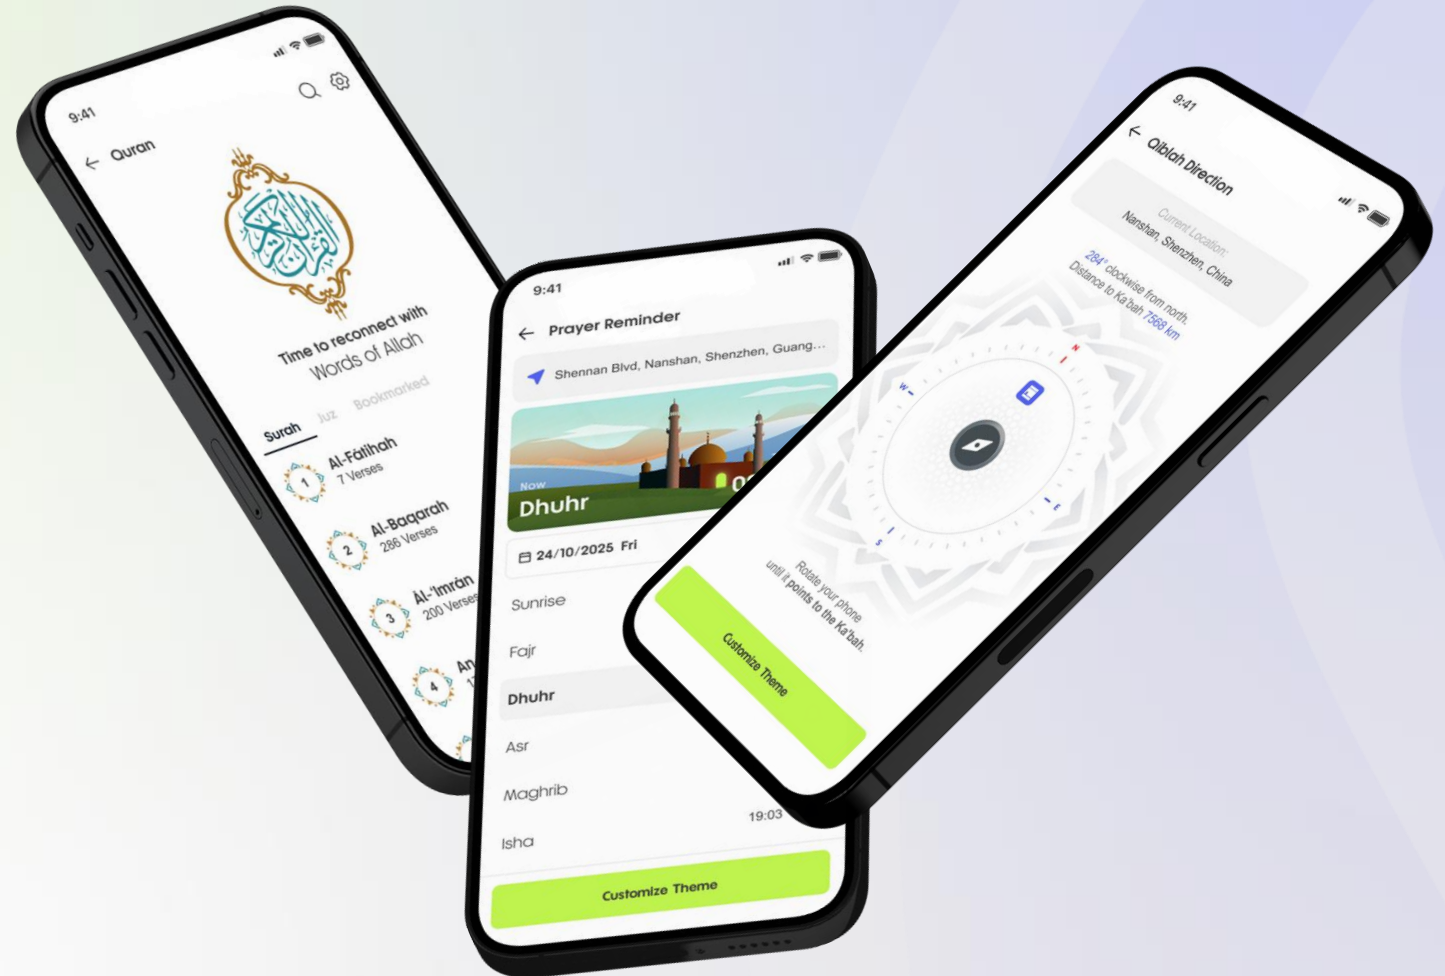

Bringing It All Together

Wahda is a digital home designed to *unify the Muslim experience*.

It brings together *messaging, social, community*, and essential *tools for daily faith* into one seamless, value-driven platform.

Faith

Access essential Islamic tools to support daily practice:

Prayer times to stay on schedule

Qibla direction for accurate prayer

Quran for reading and reflection

Islamic calendar to stay connected to important dates

All integrated seamlessly within Wahda.

Sheikh Wahda

An **AI-powered Islamic assistant** providing accessible and responsible guidance, trained on the Quran and authentic Hadith.

Ask anything, anytime.

For example: